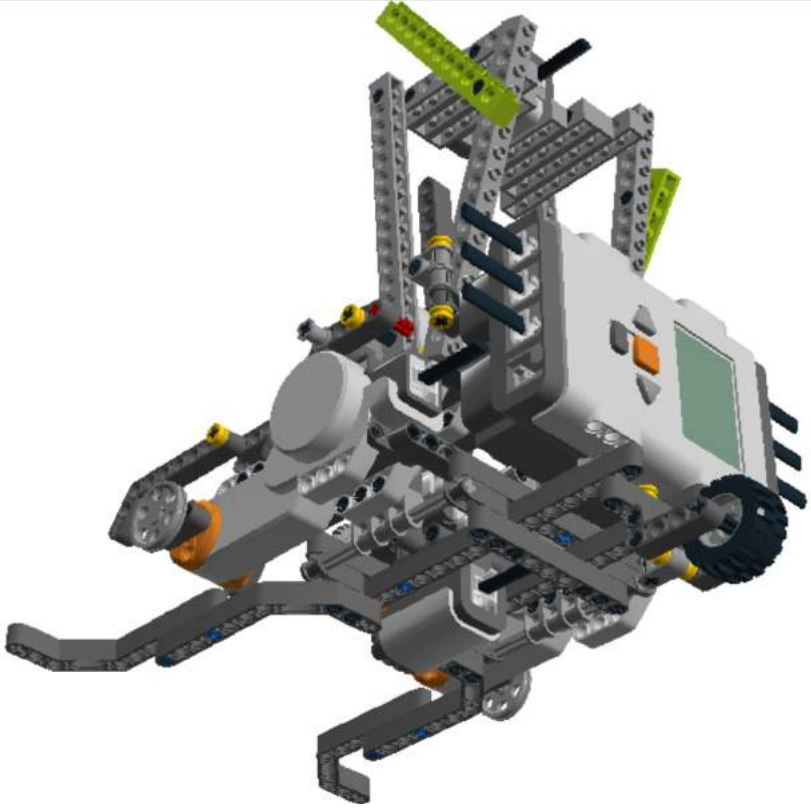

LEGO DIGITAL DESIGNER 4.2

Model Name:
NeXTerminaaate

Number of Bricks: 208

Step 1 of 78

1 x

1 x

1 x

1 x

Step 2 of 78

Step 3 of 78

Step 4 of 78

1 x

3 x

Step 5 of 78

1 x

3 x