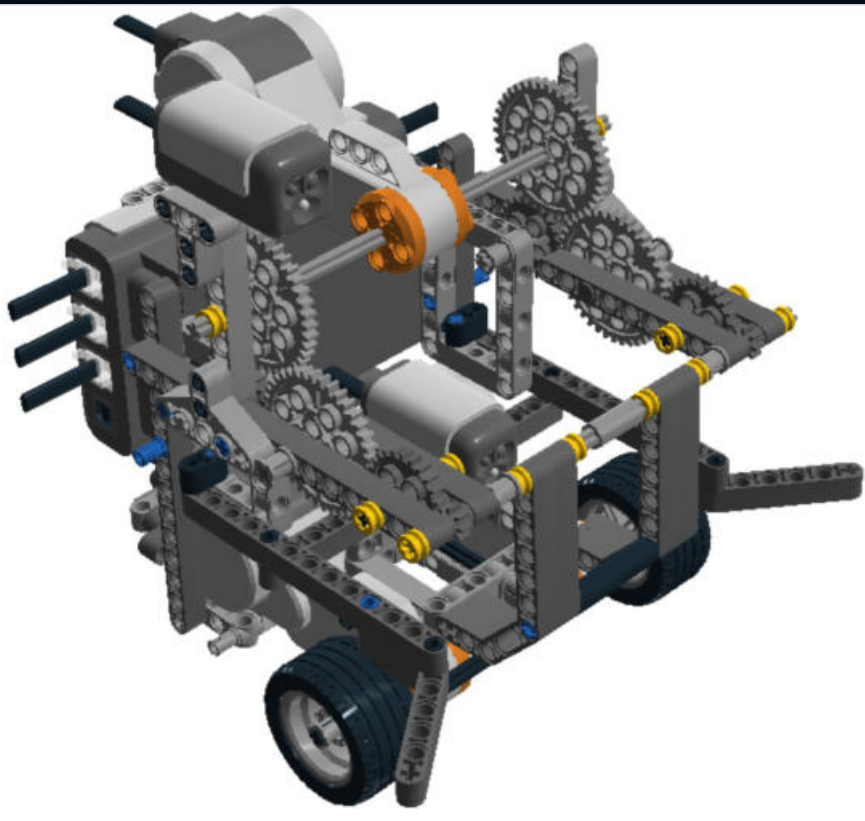

LEGO DIGITAL DESIGNER 4.2

Model Name:
Roboter
Number of Bricks: 199

Step 1 of 72

Step 2 of 72

Step 3 of 72

Step 4 of 72

Step 5 of 72

Step 6 of 72