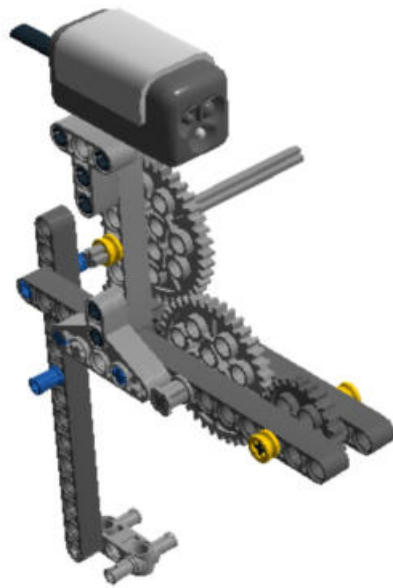

Step 11 of 72