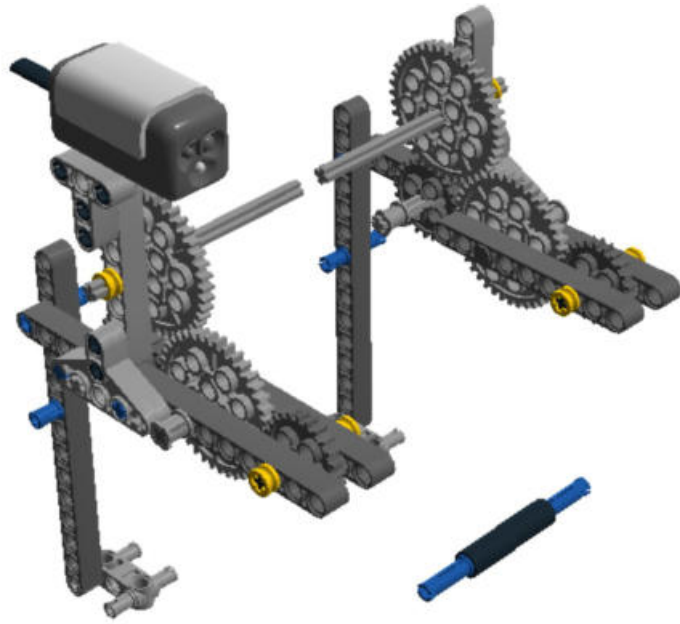

LEGO DIGITAL DESIGNER 4.2

Model Name:
Roboter
Number of Bricks: 199

Step 1 of 72

Step 2 of 72

Step 3 of 72

Step 4 of 72

Step 5 of 72

Step 6 of 72

Step 15 of 72

- 1 x 
- 1 x 
- 1 x 
- 1 x 

Step 16 of 72

- 1 x 
- 1 x 
- 1 x 
- 1 x 

Step 17 of 72

- 1 x 
- 1 x 
- 1 x 
- 1 x 

Step 18 of 72

Step 19 of 72

Step 20 of 72

Step 21 of 72

Step 22 of 72

Step 23 of 72

Step 24 of 72

- 1 x 
- 1 x 
- 1 x 
- 1 x 

Step 25 of 72

Step 26 of 72