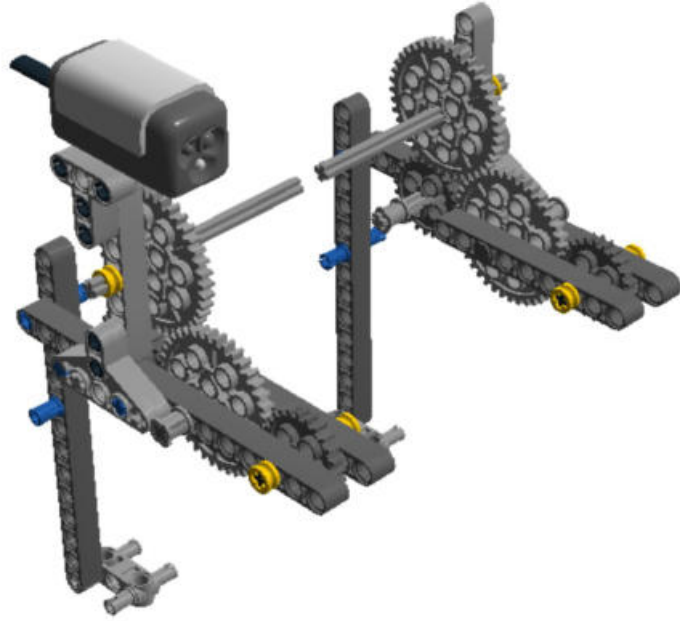

LEGO DIGITAL DESIGNER 4.2

Model Name:
Roboter
Number of Bricks: 199

Step 1 of 72

Step 2 of 72

Step 3 of 72

Step 4 of 72

Step 5 of 72

Step 6 of 72

Step 15 of 72

- 1 x 
- 1 x 
- 1 x 
- 1 x 

Step 16 of 72

- 1 x 
- 1 x 
- 1 x 
- 1 x 

Step 17 of 72

- 1 x 
- 1 x 
- 1 x 
- 1 x 

Step 18 of 72

Step 19 of 72

Step 20 of 72

Step 21 of 72

Step 22 of 72

Step 23 of 72

Step 24 of 72

- 1 x 
- 1 x 
- 1 x 
- 1 x 

Step 25 of 72

Step 26 of 72